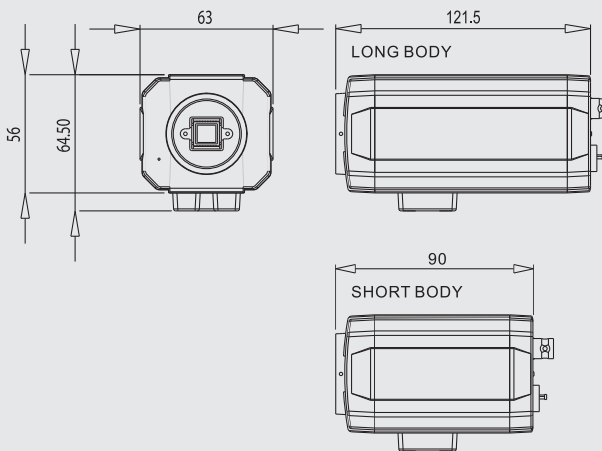

### - DIMENSION -

### - REAR VIEW -

DC12V

DC12V / AC24V

AC230V