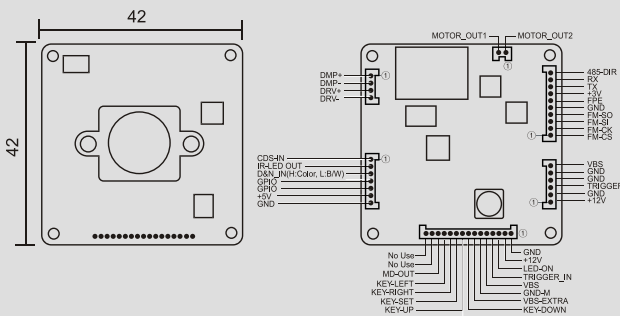

MODULE CAMERA

TCC-3242QSW MODULE CAMERA

- FEATURES -

- 1/3" SONY Double Scan CCD
- 42x42mm Size One Board Camera
- 560TV Lines Horizontal Resolution
- Min. Illumination : Color 0.3Lux/F1.2, B/W 0.01Lux/F1.2, Sens-up (x256) 0.0001Lux/F1.2
- WDR : Wide Dynamic Range (x128)
- True Day & Night
- DNR : Digital Noise Reduction
- DIS : Digital Image Stabilizer

1/3 SONY
DOUBLE SCAN CCD

COLOR

DAY & NIGHT

WDR
WIDE DYNAMIC
RANGE

DNR
DIGITAL NOISE
REDUCTION

SENS-UP
SENS-UP
0.0001 Lux

BOARD LENS

VARIFOCAL LENS

DC 12V

- DIMENSION -

- SPECIFICATIONS -

TCC-3242QSW		
Signal Format	NTSC	PAL
Horizontal Resolution	Color : 560TV Lines, B/W : 700TV Lines	
Image Sensor	1/3" SONY Double Scan CCD	
Effective Pixels	768(H) x 494(V)	752(H) x 582(V)
Scanning System	2:1 Interface	
Synchronization	Internal	
Scanning Frequency	15.734 Khz(H), 59.94 Hz(V)	15.625 Khz(H), 50.00 Hz(V)
Video Output	CVBS : 1.0Vp-p/75Ω	
Min. Illumination	Color 0.3Lux/F1.2, B/W 0.01Lux/F1.2, Sens-up 0.0001Lux/F1.2	
Electronic Shutter	1/60 ~ 1/120,000 sec	1/50 ~ 1/120,000 sec
IRIS Control	DC / MANUAL	
Signal to Noise Ratio	52dB (AGC Off, Weight On)	
Backlight Compensation	WDR / BLC / OFF Selectable	
White Balance	ATW / AWC / Manual / Outdoor (1,800°K~10,500°K) Indoor (4,500°K~8,500°K)	
Gain control	LOW / HIGH / OFF Selectable	
DNR	ON / OFF (1~32 Level Adjustable)	
Day & Night	COLOR / BLACK & WHITE / AUTO / EXT	
Sense-up	AUTO / OFF (selectable x2 ~ x256)	
Wide Dynamic Range	52dB (x128)	
DIS	ON / OFF	
Digital Zoom	ON (x2 ~ x10) / OFF	
Motion Detection	ON / OFF (8 Zone, Alarm Output)	
Privacy	ON / OFF (8 Zone)	
Mirror (H-REV)	ON / OFF	
Flip (V-REV)	ON / OFF	
Freeze	ON / OFF	
Sharpness	ON / OFF (Level Adjustable)	
OSD	Built-in (Chinese, English, French, German, Italian, Japanese, Korean, Spanish)	
Input Voltage	DC 12V (±10%)	
Power Consumption	Max. 2.0W	
Operating Temp/Hum	-10°C to +50°C / 30% to 80% RH	
Storage Temp/Hum	-20°C to +60°C / 20% to 90% RH	
Dimension	42(H) x 42(V) x 1.0(T) mm	
Weight	Approx. 12g	