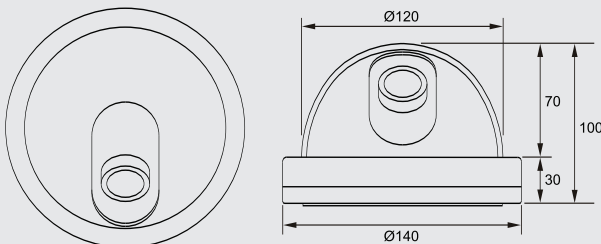

DC 12V

- DIMENSION -

- 3 AXIS GIMBAL BRACKET -

- Camera Rotation : 360°
- Tilt Rotation : 100°
- Pan Rotation : 270°

- WALL MOUNT BRACKET -

MBR-120WM

- SPECIFICATIONS -

TDC-427QS/DV28		
Signal Format	NTSC	PAL
Horizontal Resolution	560TV Lines	
Image Sensor	1/3" SONY High-Resolution Super HAD CCD	
Effective Pixels	768(H) x 494(V)	752(H) x 582(V)
Scanning System	2:1 Interlace	
Synchronization	Internal	
Scanning Frequency	15.734 Khz(H), 59.94 Hz(V)	15.625 Khz(H), 50.00 Hz(V)
Video Output	CVBS : 1.0Vp-p / 75Ω	
Min. Illumination	0.3 Lux/F1.2, 0.0002 Lux/F1.2 (Sens-up x256)	
Electronic Shutter	1/60 ~ 1/100,000 sec	1/50 ~ 1/100,000 sec
IRIS Control	DC	
Signal to Noise Ratio	50 dB (AGC Off, Weight On)	
Backlight Compensation	BLC / HSBLC / OFF Selectable	
White Balance	AWB / Manual / Indoor / Outdoor / ATW (2,000°K ~ 20,000°K)	
Gain Control	LOW / MIDDLE / HIGH / OFF Selectable	
Digital Noise Reduction	ON / OFF	
Day & Night	AUTO / COLOR / BW / EXT	
Sens-up	AUTO / OFF (Selectable x2 ~ x256)	
Digital WDR	INDOOR / OUTDOOR / OFF	
Digital Zoom	OFF / ON (x1.1 ~ x32, PAN, TILT)	
Motion Detection	ON / OFF (4 Zone)	
Privacy	ON / OFF (8 Zone)	
Mirror	MIRROR / V-FLIP / ROTATE / OFF Selectable	
Sharpness	Level Adjustable	
Communication	RS-485 (built-in)	
OSD	Built-in (Korean, English, Japanese)	
Lens	Varifocal Lens 2.8~11.0mm DC	
Input Voltage	DC 12V (±10%)	
Power Consumption	Max. 2.0W	
Operating Temp / Hum	-10°C to +50°C / 30% to 80% RH	
Storage Temp / Hum	-20°C to +60°C / 20% to 90% RH	
Dimension	140(Ø) x 100(H) mm	
Weight	Approx. 400g	
Option	Dual Voltage (AC24V/DC12V)	