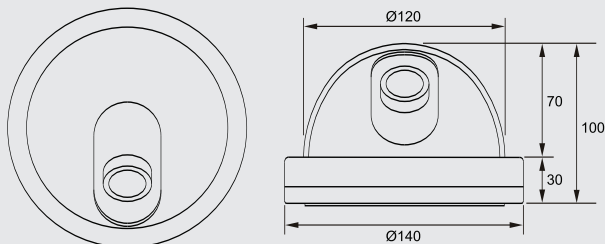

DIS
DIGITAL
IMAGE STABILIZER

6.0-50.0mm
VARIFOCAL LENS

3-AXIS GIMBAL

DC 12V

- DIMENSION -

- 3 AXIS GIMBAL BRACKET -

- Camera Rotation : 360°
- Tilt Rotation : 100°
- Pan Rotation : 270°

- WALL MOUNT BRACKET / DUAL VOLTAGE -

MBR-120WM

Dual Voltage / Loop-Out

- SPECIFICATIONS -

TDC-512S3/DV65		
Signal Format	NTSC	PAL
Horizontal Resolution	600TV Lines	
Image Sensor	1/3" SONY High-Resolution Super HAD II CCD	
Total Pixels	811(H) x 508(V)	795(H) x 596(V)
Effective Pixels	768(H) x 494(V)	752(H) x 582(V)
Scanning System	2:1 Interlace	
Synchronization	Internal	
Scanning Frequency	15.734 KHz(H), 59.94 Hz(V)	15.625 KHz(H), 50.00 Hz(V)
Video Output	CVBS : 1.0Vp-p/75Ω	
Min. Illumination	Color : 0.05Lux/F1.2, Sens-up : 0.0001Lux	
Electronic Shutter Speed	1/60 ~ 1/120,000 sec	1/50 ~ 1/120,000 sec
Iris Control	DC	
Signal to Noise Ratio	52dB (AGC Off, Weight : On)	
Backlight Compensation	BLC / HLC / OFF	
White Balance	ATW / OUTDOOR / INDOOR / MANUAL / AWC (1,700°K ~ 11,000°K)	
Gain Control	LOW / HIGH / OFF	
2D + 3D DNR	ON / OFF (Level Adjustable)	
Day & Night	COLOR / BW / AUTO (Electric)	
Sens-up	AUTO / OFF (x2 ~ x512)	
SSDR	ON / OFF (Level Adjustable)	
Digital Image Stabilizer	ON / OFF	
Digital Zoom	ON / OFF (x1 ~ x16)	
Motion Detection	ON / OFF (8 Zone)	
Privacy	ON / OFF (12 Zone)	
Flip / Mirror	ON / OFF	
Sharpness	ON / OFF (Level Adjustable)	
Camera Title	ON / OFF (Displayed 15 Characters)	
Communication	RS-485 (Protocol : Pelco D, Pelco P)	
OSD	Built-in (Kor, Jap, Tai, Eng, Fre, Spa, Por, Ger, Ita, Chi, Rus, Cze, Pol, Rom, Ser, Swe, Dan, Tur)	
Lens	DC Varifocal Lens f=6.0~50.0mm	
Input Voltage	DC 12V (±10%)	
Power Consumption	Max. 2.0W	
Operating Temp/Hum	Temperature : -10°C ~ +50°C / Humidity : 30% ~ 80% RH	
Storage Temp/Hum	Temperature : -10°C ~ +50°C / Humidity : 30% ~ 80% RH	
Dimension	140(Ø) x 100(H)mm	
Weight	Approx. 360g	