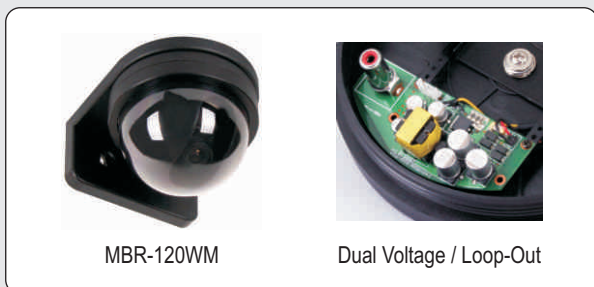

DIS
DIGITAL
IMAGE STABILIZER

6.0-50.0mm
VARIFOCAL LENS

3-AXIS GIMBAL

DC 12V

- DIMENSION -

- 3 AXIS GIMBAL BRACKET -

- Camera Rotation : 360°
- Tilt Rotation : 100°
- Pan Rotation : 270°

- WALL MOUNT BRACKET / DUAL VOLTAGE -