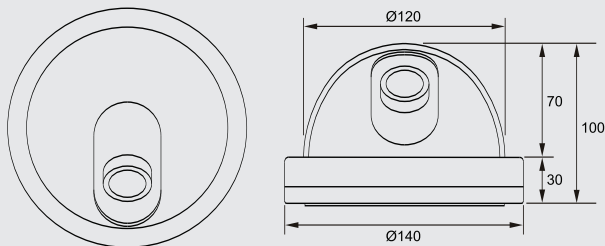

FLICKERLESS

AUTO IRIS

2.8-11.0mm
VARIFOCAL LENS

3-AXIS GIMBAL

DC 12V

- DIMENSION -

- 3 AXIS GIMBAL BRACKET -

- Camera Rotation : 360°
- Tilt Rotation : 100°
- Pan Rotation : 270°

- WALL MOUNT BRACKET -

MBR-120WM

- SPECIFICATIONS -

TDC-612S/DV28		
Signal Format	NTSC	PAL
Horizontal Resolution	560TV Lines	
Image Sensor	1/3" SONY Double Scan CCD	
Total Pixels	811(H) x 508(V)	795(H) x 596(V)
Effective Pixels	768(H) x 494(V)	752(H) x 582(V)
Scanning System	2:1 Interface	
Synchronization	Internal	
Scanning Frequency	15.734 KHz(H), 59.94 Hz(V)	15.625 KHz(H), 50.00 Hz(V)
Video Output	CVBS : 1Vp-p/75Ω	
Min. Illumination	0.3Lux/F1.2, Sens-up : 0.0001Lux/F1.2	
Electronic Shutter	1/60 ~ 1/120,000 sec	1/50 ~ 1/120,000 sec
IRIS Control	DC	
Signal to Noise Ratio	52dB (AGC Off, Weight On)	
Backlight Compensation	WDR / BLC / OFF	
White Balance	ATW / AWC / MANUAL / OUTDOOR (1,800°K ~ 10,500°K) / INDOOR (4,500°K ~ 8,500°K)	
Gain Control	LOW / HIGH / OFF	
Digital Noise Reduction	ON / OFF (1~32 Level Adjustable)	
Day & Night	COLOR / BLACK & WHITE / AUTO / EXT	
Sens-up	AUTO / OFF (Selectable x2 ~ x256)	
Wide Dynamic Range	52dB (x128)	
Digital Image Stabilizer	ON / OFF	
Digital Zoom	ON (x2 ~ x10) / OFF	
Motion Detection	ON / OFF (8 Zone, Alarm Output)	
Privacy	ON / OFF (8 Zone)	
Mirror (H-REV)	ON / OFF	
Flip (V-REV)	ON / OFF	
Freeze	ON / OFF	
Sharpness	ON / OFF (Level Adjustable)	
OSD	Built-in (Chinese, English, French, German, Italian, Japanese, Korean, Spanish)	
Lens	DC Varifocal Lens f=2.8~11.0mm	
Input Voltage	DC 12V (±10%)	
Power Consumption	Max. 2.0W	
Operating Temp/Hum	Temperature : -10°C to +50°C / Humidity : 30% to 80% RH	
Dimension	140(Ø) x 100(H)mm	
Weight	Approx. 400g	
Option	TDC-624S/DV28 : Dual Voltage (AC24V / DC12V), Wall Mount Bracket	