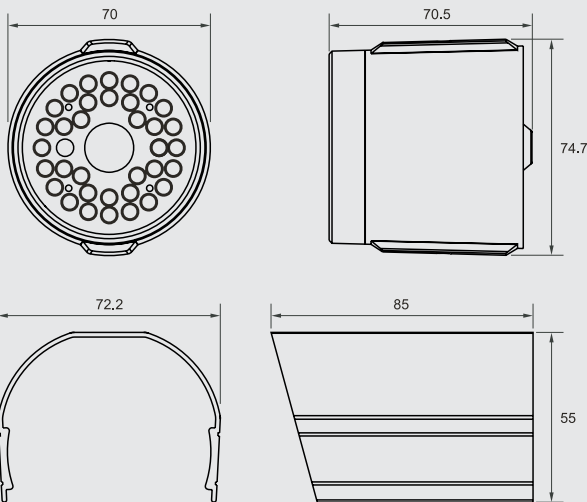

- DIMENSION -