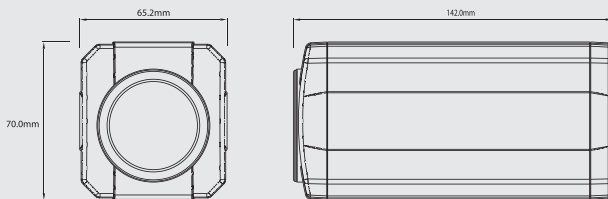

- DIMENSION -

- OPTION REMOTE CONTROLLER -

- SPECIFICATIONS -

TZQ-2301		
Signal Format	NTSC	PAL
Image Sensor	1/4" Interline Transfer CCD	
Total Pixels	811(H) x 508(V)	795(H) x 596(V)
Effective Pixels	768(H) x 494(V)	752(H) x 582(V)
Optics	x23, f=3.84 to 88.4mm	
Min. Focus Distance	1000mm	
D. Zoom	OFF / ON (Limit x10)	
Angle Field of view	H : Appr. 58.0° (Wide end) to 2.22° (Tele) / V : Appr. 44.8° (Wide) to 1.68° (Tele)	
Scanning System	2:1 Interface	
Synchronization	Internal / Line-Lock	
Frequency	15.734 KHz(H) / 59.94 Hz(V)	15.625 KHz(H) / 50.00 Hz(V)
Resolution	Color : 550 TV Lines (Min.), B/W : 600 TV Lines (Min.)	
Min. Illumination	Color : 0.7Lux, B/W : 0.1Lux, Sens-up : 0.0007Lux	
S/N (Y signal)	50dB (AGC Off, Weight On)	
Video Output	CVBS : 1.0Vp-p/75Ω	
Focus	AUTO / MANUAL / ONE-PUSH	
Zoom Movement Speed	5.2 sec : Wide to Tele	5.4 sec : Wide to Tele
IRIS Control	AUTO / MANUAL	
Lens Initialize	Built-in	
Camera Title	ON / OFF (Displayed 20 characters)	
Camera ID	255 ID Selectable	
Day & Night	AUTO / COLOR / BW (ICR)	
Gain Control	LOW / MIDDLE / HIGH / OFF Selectable	
White Balance	ATW (Indoor : 3,000°K~6,500°K / Outdoor : 1,800°K~10,500°K) / AWC / MANUAL	
Backlight Compensation	WDR / USER / HLC / OFF	
Electronic Shutter Speed	AUTO / MANUAL / A.FLK (x128~1/60sec~1/120,000sec)	AUTO / MANUAL / A.FLK (x128~1/50sec~1/120,000sec)
OSD	Built-in	
Motion Detection	ON / OFF (Output via communication)	
Control Output	Pelco-D (2400, 4800, 9600, 19200, 38400, 57600 bps)	
SSNR	LOW / MIDDLE / HIGH / OFF Selectable	
Privacy	ON / OFF (32 Zones, 4 Programmable Zones per Screen)	
Preset	8 Positions (Stored with Internal EEPROM)	
Input Voltage	DC 12V (±10%)	
Power Consumption	Max. 4.8W	
Operating Temperature/Humidity	-10°C to +50°C / 20% to 80% RH	
Storage Temperature/Humidity	-20°C to +60°C / 20% to 95% RH	
Dimension	65.2(W) x 70(H) x 142(D)mm	
Weight	Approx. 560g