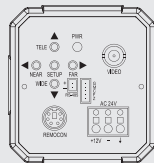

SENS-UP
SENS-UP
0.0007 Lux

AUTO-IRIS

ELECTRONIC
SHUTTER

DC 12V

- DIMENSION -

DC 12V

AC 24V

AC 230V

- OPTION REMOTE CONTROLLER -

TZR-S1000 (10m Cable)

- SPECIFICATIONS -

TZQ-2301		
Signal Format	NTSC	PAL
Image Sensor	1/4" Interline Transfer CCD	
Total Pixels	811(H) x 508(V)	795(H) x 596(V)
Effective Pixels	768(H) x 494(V)	752(H) x 582(V)
Optics	x23, f=3.84 to 88.4mm	
Min. Focus Distance	1000mm	
D. Zoom	OFF / ON (Limit x10)	
Angle Field of view	H : Appr. 58.0° (Wide end) to 2.22° (Tele) / V : Appr. 44.8° (Wide) to 1.68° (Tele)	
Scanning System	2:1 Interface	
Synchronization	Internal / Line-Lock	
Frequency	15.734 KHz(H) / 59.94 Hz(V)	15.625 KHz(H) / 50.00 Hz(V)
Resolution	Color : 550 TV Lines (Min.), B/W : 600 TV Lines (Min.)	
Min. Illumination	Color : 0.7Lux, B/W : 0.1Lux, Sens-up : 0.0007Lux	
S/N (Y signal)	50dB (AGC Off, Weight On)	
Video Output	CVBS : 1.0Vp-p/75Ω	
Focus	AUTO / MANUAL / ONE-PUSH	
Zoom Movement Speed	5.2 sec : Wide to Tele	5.4 sec : Wide to Tele
IRIS Control	AUTO / MANUAL	
Lens Initialize	Built-in	
Camera Title	ON / OFF (Displayed 20 characters)	
Camera ID	255 ID Selectable	
Day & Night	AUTO / COLOR / BW (ICR)	
Gain Control	LOW / MIDDLE / HIGH / OFF Selectable	
White Balance	ATW (Indoor : 3,000°K~6,500°K / Outdoor : 1,800°K~10,500°K) / AWC / MANUAL	
Backlight Compensation	WDR / USER / HLC / OFF	
Electronic Shutter Speed	AUTO / MANUAL / A.FLK (x128~1/60sec~1/120,000sec)	AUTO / MANUAL / A.FLK (x128~1/50sec~1/120,000sec)
OSD	Built-in	
Motion Detection	ON / OFF (Output via communication)	
Control Output	Pelco-D (2400, 4800, 9600, 19200, 38400, 57600 bps)	
SSNR	LOW / MIDDLE / HIGH / OFF Selectable	
Privacy	ON / OFF (32 Zones, 4 Programmable Zones per Screen)	
Preset	8 Positions (Stored with Internal EEPROM)	
Input Voltage	DC 12V (±10%)	
Power Consumption	Max. 4.8W	
Operating Temperature/Humidity	-10°C to +50°C / 20% to 80% RH	
Storage Temperature/Humidity	-20°C to +60°C / 20% to 95% RH	
Dimension	65.2(W) x 70(H) x 142(D)mm	
Weight	Approx. 560g	