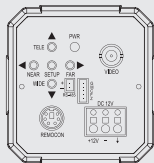

SENS-UP
SENS-UP
0.0007 Lux

AUTO-IRIS

ELECTRONIC
SHUTTER

DC 12V

- DIMENSION -

DC 12V

AC 24V

AC 230V

- OPTION REMOTE CONTROLLER -

TZR-S1000 (10m Cable)

- SPECIFICATIONS -

TZQ-2301		
Signal Format	NTSC	PAL
Image Sensor	1/4" Interline Transfer CCD	
Total Pixels	811(H) x 508(V)	795(H) x 596(V)
Effective Pixels	768(H) x 494(V)	752(H) x 582(V)
Optics	x23, f=3.84 to 88.4mm	
Min. Focus Distance	1000mm	
D. Zoom	OFF / ON (Limit x10)	
Angle Field of view	H : Appr. 58.0° (Wide end) to 2.22° (Tele) / V : Appr. 44.8° (Wide) to 1.68° (Tele)	
Scanning System	2:1 Interface	
Synchronization	Internal / Line-Lock	
Frequency	15.734 KHz(H) / 59.94 Hz(V)	15.625 KHz(H) / 50.00 Hz(V)
Resolution	Color : 550 TV Lines (Min.), B/W : 600 TV Lines (Min.)	
Min. Illumination	Color : 0.7Lux, B/W : 0.1Lux, Sens-up : 0.0007Lux	
S/N (Y signal)	50dB (AGC Off, Weight On)	
Video Output	CVBS : 1.0Vp-p/75Ω	
Focus	AUTO / MANUAL / ONE-PUSH	
Zoom Movement Speed	5.2 sec : Wide to Tele	5.4 sec : Wide to Tele
IRIS Control	AUTO / MANUAL	
Lens Initialize	Built-in	
Camera Title	ON / OFF (Displayed 20 characters)	
Camera ID	255 ID Selectable	
Day & Night	AUTO / COLOR / BW (ICR)	
Gain Control	LOW / MIDDLE / HIGH / OFF Selectable	
White Balance	ATW (Indoor : 3,000°K~6,500°K / Outdoor : 1,800°K~10,500°K) / AWC / MANUAL	
Backlight Compensation	WDR / USER / HLC / OFF	
Electronic Shutter Speed	AUTO / MANUAL / A.FLK (x128~1/60sec~1/120,000sec)	AUTO / MANUAL / A.FLK (x128~1/50sec~1/120,000sec)
OSD	Built-in	
Motion Detection	ON / OFF (Output via communication)	
Control Output	Pelco-D (2400, 4800, 9600, 19200, 38400, 57600 bps)	
SSNR	LOW / MIDDLE / HIGH / OFF Selectable	
Privacy	ON / OFF (32 Zones, 4 Programmable Zones per Screen)	
Preset	8 Positions (Stored with Internal EEPROM)	
Input Voltage	DC 12V (±10%)	
Power Consumption	Max. 4.8W	
Operating Temperature/Humidity	-10°C to +50°C / 20% to 80% RH	
Storage Temperature/Humidity	-20°C to +60°C / 20% to 95% RH	
Dimension	65.2(W) x 70(H) x 142(D)mm	
Weight	Approx. 560g	