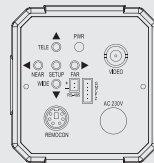

SENS-UP
SENS-UP
0.0007 Lux

AUTO-IRIS

ELECTRONIC
SHUTTER

DC 12V

- DIMENSION -

DC 12V

AC 24V

AC 230V

- OPTION REMOTE CONTROLLER -

TZR-S1000 (10m Cable)

- SPECIFICATIONS -

TZQ-2301		
Signal Format	NTSC	PAL
Image Sensor	1/4" Interline Transfer CCD	
Total Pixels	811(H) x 508(V)	795(H) x 596(V)
Effective Pixels	768(H) x 494(V)	752(H) x 582(V)
Optics	x23, f=3.84 to 88.4mm	
Min. Focus Distance	1000mm	
D. Zoom	OFF / ON (Limit x10)	
Angle Field of view	H : Appr. 58.0° (Wide end) to 2.22° (Tele) / V : Appr. 44.8° (Wide) to 1.68° (Tele)	
Scanning System	2:1 Interface	
Synchronization	Internal / Line-Lock	
Frequency	15.734 KHz(H) / 59.94 Hz(V)	15.625 KHz(H) / 50.00 Hz(V)
Resolution	Color : 550 TV Lines (Min.), B/W : 600 TV Lines (Min.)	
Min. Illumination	Color : 0.7Lux, B/W : 0.1Lux, Sens-up : 0.0007Lux	
S/N (Y signal)	50dB (AGC Off, Weight On)	
Video Output	CVBS : 1.0Vp-p/75Ω	
Focus	AUTO / MANUAL / ONE-PUSH	
Zoom Movement Speed	5.2 sec : Wide to Tele	5.4 sec : Wide to Tele
IRIS Control	AUTO / MANUAL	
Lens Initialize	Built-in	
Camera Title	ON / OFF (Displayed 20 characters)	
Camera ID	255 ID Selectable	
Day & Night	AUTO / COLOR / BW (ICR)	
Gain Control	LOW / MIDDLE / HIGH / OFF Selectable	
White Balance	ATW (Indoor : 3,000°K~6,500°K / Outdoor : 1,800°K~10,500°K) / AWC / MANUAL	
Backlight Compensation	WDR / USER / HLC / OFF	
Electronic Shutter Speed	AUTO / MANUAL / A.FLK (x128~1/60sec~1/120,000sec)	AUTO / MANUAL / A.FLK (x128~1/50sec~1/120,000sec)
OSD	Built-in	
Motion Detection	ON / OFF (Output via communication)	
Control Output	Pelco-D (2400, 4800, 9600, 19200, 38400, 57600 bps)	
SSNR	LOW / MIDDLE / HIGH / OFF Selectable	
Privacy	ON / OFF (32 Zones, 4 Programmable Zones per Screen)	
Preset	8 Positions (Stored with Internal EEPROM)	
Input Voltage	DC 12V (±10%)	
Power Consumption	Max. 4.8W	
Operating Temperature/Humidity	-10°C to +50°C / 20% to 80% RH	
Storage Temperature/Humidity	-20°C to +60°C / 20% to 95% RH	
Dimension	65.2(W) x 70(H) x 142(D)mm	
Weight	Approx. 560g	