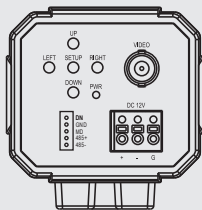

DIS
DIGITAL
IMAGE STABILIZER

FLICKERLESS

AUTO IRIS

VARIOUS LENS

DC 12V, AC 230V
DC 12V / AV 24V

- DIMENSION -

- REAR VIEW -

DC12V

DC12V / AC24V

AC230V

- SPECIFICATIONS -

MSC-612SF		
Signal Format	NTSC	PAL
Horizontal Resolution	Color : 560TV Lines, B/W : 700TV Lines	
Image Sensor	1/3" SONY Double Scan CCD	
Total Pixels	811(H) x 508(V)	795(H) x 596(V)
Effective Pixels	768(H) x 494(V)	752(H) x 582(V)
Scanning System	2:1 Interlace	
Synchronization	Internal	
Scanning Frequency	15.734 KHz(H), 59.94 Hz(V)	15.625 KHz(H), 50.00 Hz(V)
Video Output	CVBS : 1Vp-p/75Ω	
Min. Illumination	Color : 0.3Lux/F1.2, Sens-up : 0.0001Lux, B/W : 0.01Lux	
Electronic Shutter	1/60 ~ 1/120,000 sec	1/50 ~ 1/120,000 sec
IRIS Control	DC / MANUAL	
Signal to Noise Ratio	52dB (AGC Off, Weight On)	
Backlight Compensation	WDR / BLC / OFF	
White Balance	ATW / AWC / MANUAL / OUTDOOR (1,800°K ~ 10,500°K) / INDOOR (4,500°K ~ 8,500°K)	
Gain Control	LOW / HIGH / OFF	
Digital Noise Reduction	ON / OFF (1~32 Level Adjustable)	
Day & Night	COLOR / BLACK & WHITE(ICR) / AUTO / EXT	
Sens-up	AUTO / OFF (Selectable x2 ~ x256)	
Wide Dynamic Range	52dB (x128)	
Digital Image Stabilizer	ON / OFF	
Digital Zoom	ON (x2 ~ x10) / OFF	
Motion Detection	ON / OFF (8 Zone, Alarm Output)	
Privacy	ON / OFF (8 Zone)	
Mirror (H-REV)	ON / OFF	
Flip (V-REV)	ON / OFF	
Freeze	ON / OFF	
Sharpness	ON / OFF (Level Adjustable)	
OSD	Built-in (Chinese, English, French, German, Italian, Japanese, Korean, Spanish)	
Input Voltage	DC 12V (±10%)	
Power Consumption	Max. 2.7W	
Operating Temp/Hum	Temperature : -10°C to +50°C / Humidity : 30% to 80% RH	
Dimension	63.0(W) x 64.5(H) x 121.5(D)mm	
Weight	Approx. 300g	