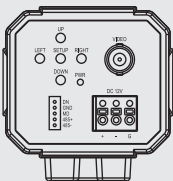

DIS
DIGITAL
IMAGE STABILIZER

FLICKERLESS

AUTO IRIS

VARIOUS LENS

DC 12V, AC 230V
DC 12V / AV 24V

- DIMENSION -

- REAR VIEW -

DC12V

DC12V / AC24V

AC230V

- SPECIFICATIONS -

MSC-612SF		
Signal Format	NTSC	PAL
Horizontal Resolution	Color : 560TV Lines, B/W : 700TV Lines	
Image Sensor	1/3" SONY Double Scan CCD	
Total Pixels	811(H) x 508(V)	795(H) x 596(V)
Effective Pixels	768(H) x 494(V)	752(H) x 582(V)
Scanning System	2:1 Interlace	
Synchronization	Internal	
Scanning Frequency	15.734 KHz(H), 59.94 Hz(V)	15.625 KHz(H), 50.00 Hz(V)
Video Output	CVBS : 1Vp-p/75Ω	
Min. Illumination	Color : 0.3Lux/F1.2, Sens-up : 0.0001Lux, B/W : 0.01Lux	
Electronic Shutter	1/60 ~ 1/120,000 sec	1/50 ~ 1/120,000 sec
IRIS Control	DC / MANUAL	
Signal to Noise Ratio	52dB (AGC Off, Weight On)	
Backlight Compensation	WDR / BLC / OFF	
White Balance	ATW / AWC / MANUAL / OUTDOOR (1,800°K ~ 10,500°K) / INDOOR (4,500°K ~ 8,500°K)	
Gain Control	LOW / HIGH / OFF	
Digital Noise Reduction	ON / OFF (1~32 Level Adjustable)	
Day & Night	COLOR / BLACK & WHITE(ICR) / AUTO / EXT	
Sens-up	AUTO / OFF (Selectable x2 ~ x256)	
Wide Dynamic Range	52dB (x128)	
Digital Image Stabilizer	ON / OFF	
Digital Zoom	ON (x2 ~ x10) / OFF	
Motion Detection	ON / OFF (8 Zone, Alarm Output)	
Privacy	ON / OFF (8 Zone)	
Mirror (H-REV)	ON / OFF	
Flip (V-REV)	ON / OFF	
Freeze	ON / OFF	
Sharpness	ON / OFF (Level Adjustable)	
OSD	Built-in (Chinese, English, French, German, Italian, Japanese, Korean, Spanish)	
Input Voltage	DC 12V (±10%)	
Power Consumption	Max. 2.7W	
Operating Temp/Hum	Temperature : -10°C to +50°C / Humidity : 30% to 80% RH	
Dimension	63.0(W) x 64.5(H) x 121.5(D)mm	
Weight	Approx. 300g	