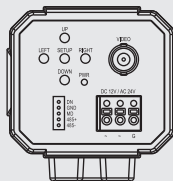

DIS
DIGITAL
IMAGE STABILIZER

FLICKERLESS

AUTO IRIS

VARIOUS LENS

DC 12V, AC 230V
DC 12V / AV 24V

- DIMENSION -

- REAR VIEW -

DC12V

DC12V / AC24V

AC230V

- SPECIFICATIONS -

MSC-612SF		
Signal Format	NTSC	PAL
Horizontal Resolution	Color : 560TV Lines, B/W : 700TV Lines	
Image Sensor	1/3" SONY Double Scan CCD	
Total Pixels	811(H) x 508(V)	795(H) x 596(V)
Effective Pixels	768(H) x 494(V)	752(H) x 582(V)
Scanning System	2:1 Interlace	
Synchronization	Internal	
Scanning Frequency	15.734 KHz(H), 59.94 Hz(V)	15.625 KHz(H), 50.00 Hz(V)
Video Output	CVBS : 1Vp-p/75Ω	
Min. Illumination	Color : 0.3Lux/F1.2, Sens-up : 0.0001Lux, B/W : 0.01Lux	
Electronic Shutter	1/60 ~ 1/120,000 sec	1/50 ~ 1/120,000 sec
IRIS Control	DC / MANUAL	
Signal to Noise Ratio	52dB (AGC Off, Weight On)	
Backlight Compensation	WDR / BLC / OFF	
White Balance	ATW / AWC / MANUAL / OUTDOOR (1,800°K ~ 10,500°K) / INDOOR (4,500°K ~ 8,500°K)	
Gain Control	LOW / HIGH / OFF	
Digital Noise Reduction	ON / OFF (1~32 Level Adjustable)	
Day & Night	COLOR / BLACK & WHITE(ICR) / AUTO / EXT	
Sens-up	AUTO / OFF (Selectable x2 ~ x256)	
Wide Dynamic Range	52dB (x128)	
Digital Image Stabilizer	ON / OFF	
Digital Zoom	ON (x2 ~ x10) / OFF	
Motion Detection	ON / OFF (8 Zone, Alarm Output)	
Privacy	ON / OFF (8 Zone)	
Mirror (H-REV)	ON / OFF	
Flip (V-REV)	ON / OFF	
Freeze	ON / OFF	
Sharpness	ON / OFF (Level Adjustable)	
OSD	Built-in (Chinese, English, French, German, Italian, Japanese, Korean, Spanish)	
Input Voltage	DC 12V (±10%)	
Power Consumption	Max. 2.7W	
Operating Temp/Hum	Temperature : -10°C to +50°C / Humidity : 30% to 80% RH	
Dimension	63.0(W) x 64.5(H) x 121.5(D)mm	
Weight	Approx. 300g	