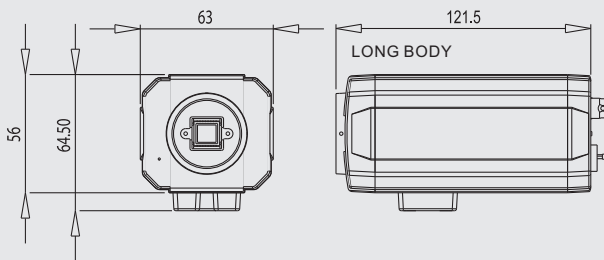

DIS
DIGITAL
IMAGE STABILIZER

FLICKERLESS

AUTO IRIS

VARIOUS LENS

DC 12V, AC 230V
DC 12V / AV 24V

- DIMENSION -

- REAR VIEW -

DC12V

DC12V / AC24V

AC230V

- SPECIFICATIONS -

MSC-612SF		
Signal Format	NTSC	PAL
Horizontal Resolution	Color : 560TV Lines, B/W : 700TV Lines	
Image Sensor	1/3" SONY Double Scan CCD	
Total Pixels	811(H) x 508(V)	795(H) x 596(V)
Effective Pixels	768(H) x 494(V)	752(H) x 582(V)
Scanning System	2:1 Interlace	
Synchronization	Internal	
Scanning Frequency	15.734 KHz(H), 59.94 Hz(V)	15.625 KHz(H), 50.00 Hz(V)
Video Output	CVBS : 1Vp-p/75Ω	
Min. Illumination	Color : 0.3Lux/F1.2, Sens-up : 0.0001Lux, B/W : 0.01Lux	
Electronic Shutter	1/60 ~ 1/120,000 sec	1/50 ~ 1/120,000 sec
IRIS Control	DC / MANUAL	
Signal to Noise Ratio	52dB (AGC Off, Weight On)	
Backlight Compensation	WDR / BLC / OFF	
White Balance	ATW / AWC / MANUAL / OUTDOOR (1,800°K ~ 10,500°K) / INDOOR (4,500°K ~ 8,500°K)	
Gain Control	LOW / HIGH / OFF	
Digital Noise Reduction	ON / OFF (1~32 Level Adjustable)	
Day & Night	COLOR / BLACK & WHITE(ICR) / AUTO / EXT	
Sens-up	AUTO / OFF (Selectable x2 ~ x256)	
Wide Dynamic Range	52dB (x128)	
Digital Image Stabilizer	ON / OFF	
Digital Zoom	ON (x2 ~ x10) / OFF	
Motion Detection	ON / OFF (8 Zone, Alarm Output)	
Privacy	ON / OFF (8 Zone)	
Mirror (H-REV)	ON / OFF	
Flip (V-REV)	ON / OFF	
Freeze	ON / OFF	
Sharpness	ON / OFF (Level Adjustable)	
OSD	Built-in (Chinese, English, French, German, Italian, Japanese, Korean, Spanish)	
Input Voltage	DC 12V (±10%)	
Power Consumption	Max. 2.7W	
Operating Temp/Hum	Temperature : -10°C to +50°C / Humidity : 30% to 80% RH	
Dimension	63.0(W) x 64.5(H) x 121.5(D)mm	
Weight	Approx. 300g	