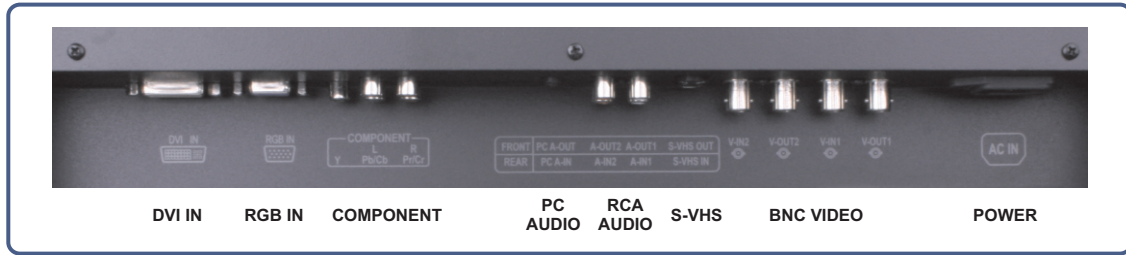

### - FEATURES -

- Metal case
- Wide screen display (Full HD resolution)
- Support up to 1920x1080 resolution
- High contrast ratio 1,000:1
- HDMI, DVI, RGA, BNC, S-Video and composite input
- BNC, S-Video Output
- Two audio input
- 3-D Digital comb filter with De-interlace for high quality video
- Picture in picture (PIP), Picture by picture (PBP)
- Remote control included
- Internal speakers
- Desk stand included
- Built-in Speaker (4W x 2)
- 100/240V AC, 60/50Hz Auto ranging internal power supply

- FRONT -

- SIDE -

- REAR -

**- INPUT / OUTPUT TERMINALS -**

**- CONTROL BUTTONS -**

**- WALL MOUNT BRACKET -**

**MCL-3242W**

- Material is steel which is very strong and semi permanent.
- VESA : 496x330mm(Max)
- Maximum weight of LCD : 45kg
- For 24 to 40 inch
- Tilt(V) : -15 to +15 degree
- Color : Black or Silver
- Size : 528 x 350 x 62 mm
- Net : 3.4kg