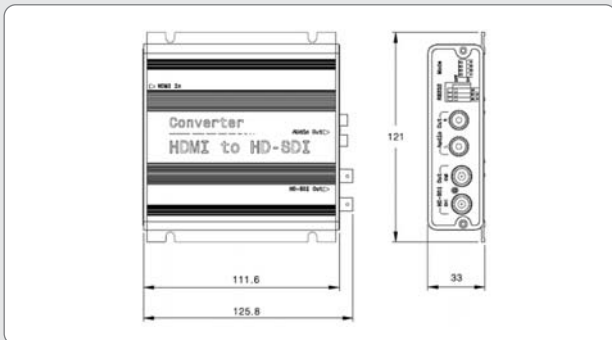

### - DIMENSION & PART FUNCTION -

### - SPECIFICATIONS -

MDA-22MSW			
Video	Input	HDMI	2
	Output	HD-SDI	2
Audio	Output		2 (Audio L / R)
Dimension			125.8(W) x 33(H) x 121(D)mm
Weight			300g

\* Design and specifications are subject to change without notice.